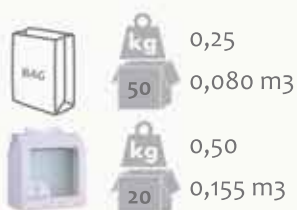

Mini Golosinas Unicorn

Ref. 0250
EAN: 8435606202503

Ref. 0252
EAN: 8435606202527

Saco bebé incluido
Baby sleeping bag included