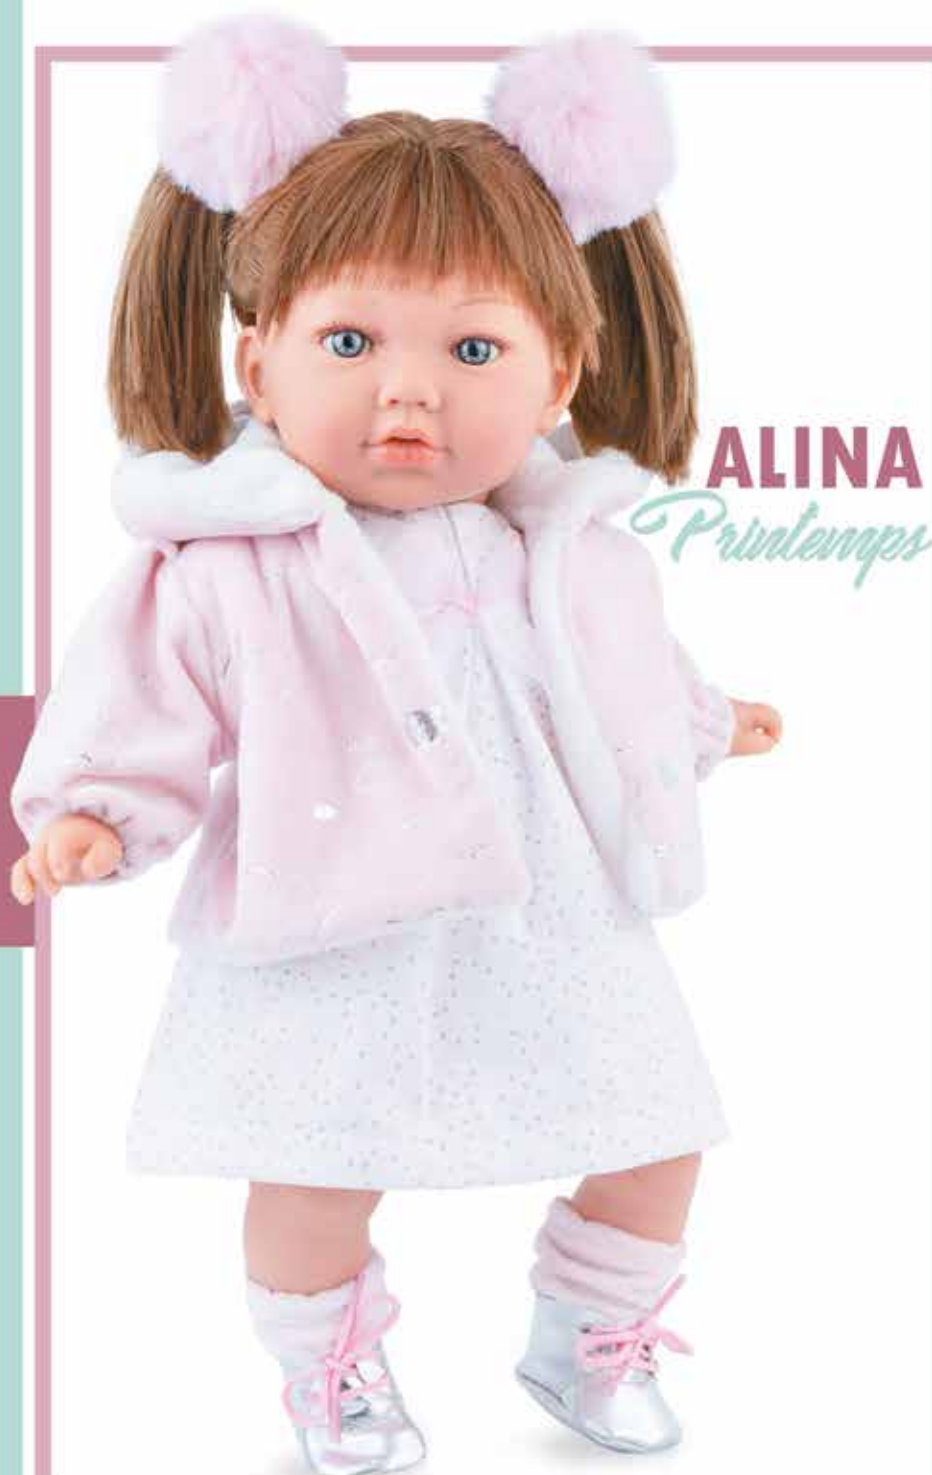

42-45 cm

REF. 780

REF. 782

REF. 795

REF. 796